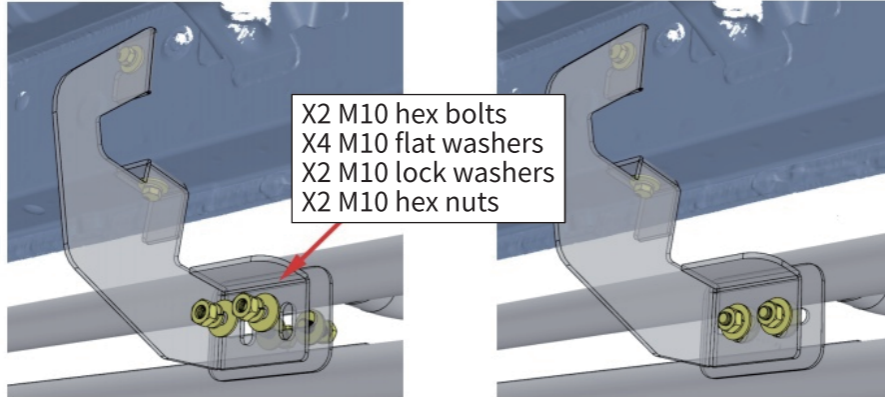

STEP 1:

1. Locate (4) mounting positions each side.
2. Remove factory plugs from mounting positions.
3. Clean the sealant and dirt around mounting positions.

Front

Passenger Right Side

STEP 2:

1. Attach bracket to the rocker panel and secure with (2) M8 hex bolts, (2) M8 flat washers, (2) M8 lock washers.
2. Repeat to install all brackets. Do not fully tighten.

Front

Passenger Right Side

Note:

The rear bracket is in the opposite direction to the front and center brackets.

STEP 3:

1. With assistance, lift and attach the step bar to brackets. Secure the step bar on brackets using (6) M10 hex bolts, (12) M10 flat washers, (6) M10 lock washers, (8) M10 hex nuts.
2. Repeat to install the other side step bar.

STEP 4:

1. Tighten M8 hex bolts on vehicle with 15 ft. lbs. torque.
2. Adjust the step bar to level and tighten M8 hex bolts with 15 ft. lbs. torque.
3. After the step bar installed, periodic check to ensure all mounting hardware remains secure and tight.