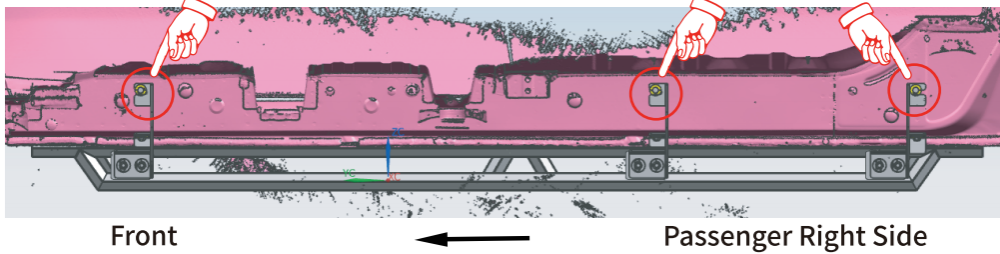

STEP 1:

1. Locate (4) mounting positions each side.
2. Remove factory plugs from mounting positions.
3. Clean the sealant and dirt around mounting positions.

Front

Passenger Right Side

STEP 2:

1. Attach bracket to the rocker panel and secure with (2) M8 hex bolts, (2) M8 flat washers, (2) M8 lock washers.
2. Repeat to install all brackets. Do not fully tighten.

Front

Passenger Right Side

Note:

The rear bracket is in the opposite direction to the front and center brackets.

STEP 3:

1. With assistance, lift and attach the step bar to brackets. Secure the step bar on brackets using (6) M10 hex bolts, (12) M10 flat washers, (6) M10 lock washers, (8) M10 hex nuts.
2. Repeat to install the other side step bar.

STEP 4:

1. Tighten M8 hex bolts on vehicle with 15 ft. lbs. torque.
2. Adjust the step bar to level and tighten M8 hex bolts with 15 ft. lbs. torque.
3. After the step bar installed, periodic check to ensure all mounting hardware remains secure and tight.