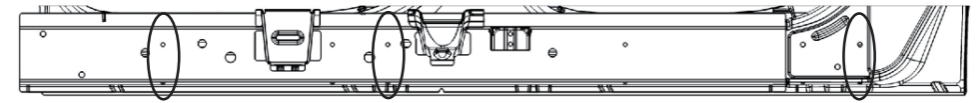

STEP 1:

1. Locate (4) mounting positions each side.
2. Remove factory plugs from mounting positions.
3. Clean the sealant and dirt around mounting positions.

Front

Passenger Right Side

STEP 2:

1. Attach bracket to the rocker panel and secure with (2) M8 hex bolts, (2) M8 flat washers, (2) M8 lock washers.
2. Repeat to install all brackets. Do not fully tighten.