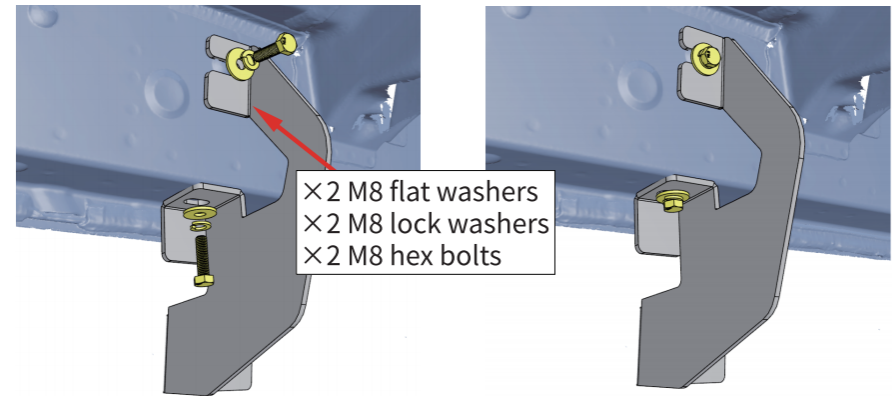

STEP 1:

1. Locate (4) mounting positions each side.
2. Remove factory plugs from mounting positions.
3. Clean the sealant and dirt around mounting positions.

Front

Passenger Right Side

STEP 2:

1. Attach bracket to the rocker panel and secure with (2) M8 hex bolts, (2) M8 flat washers, (2) M8 lock washers.
2. Repeat to install all brackets. Do not fully tighten.

Front

Passenger Right Side

Note:

The rear bracket is in the opposite direction to the front and center brackets.

STEP 3:

1. With assistance, lift and attach the step bar to brackets. Secure the step bar on brackets using (6) M10 hex bolts, (12) M10 flat washers, (6) M10 lock washers, (8) M10 hex nuts.
2. Repeat to install the other side step bar.

STEP 4:

1. Tighten M8 hex bolts on vehicle with 15 ft. lbs. torque.
2. Adjust the step bar to level and tighten M8 hex bolts with 15 ft. lbs. torque.
3. After the step bar installed, periodic check to ensure all mounting hardware remains secure and tight.