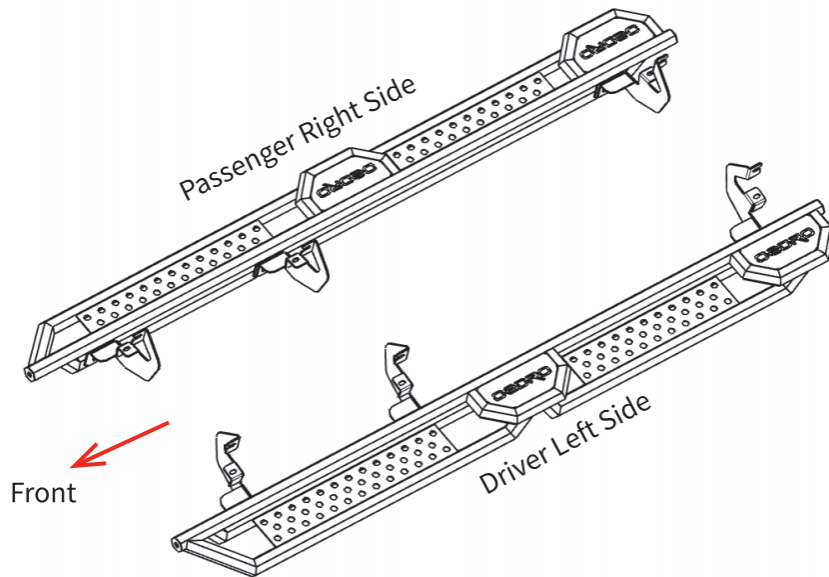

Tools Required

13mm, 16mm Socket

16mm Wrench

Ratchet

Torque Wrench

Before You Begin

Read instructions thoroughly before installation.

Installation sequence: Mount brackets, position step bars, then tighten all

STEP 1:

1. Locate (4) mounting positions each side.
2. Remove factory plugs from mounting positions.
3. Clean the sealant and dirt around mounting positions.

Front

Passenger Right Side

STEP 2:

1. Attach bracket to the rocker panel and secure with (2) M8 hex bolts, (2) M8 flat washers, (2) M8 lock washers.
2. Repeat to install all brackets. Do not fully tighten.

Front

Passenger Right Side

Note:

The rear bracket is in the opposite direction to the front and center brackets.

STEP 3:

1. With assistance, lift and attach the step bar to brackets. Secure the step bar on brackets using (6) M10 hex bolts, (12) M10 flat washers, (6) M10 lock washers, (8) M10 hex nuts.
2. Repeat to install the other side step bar.

STEP 4:

1. Tighten M8 hex bolts on vehicle with 15 ft. lbs. torque.
2. Adjust the step bar to level and tighten M8 hex bolts with 15 ft. lbs. torque.
3. After the step bar installed, periodic check to ensure all mounting hardware remains secure and tight.